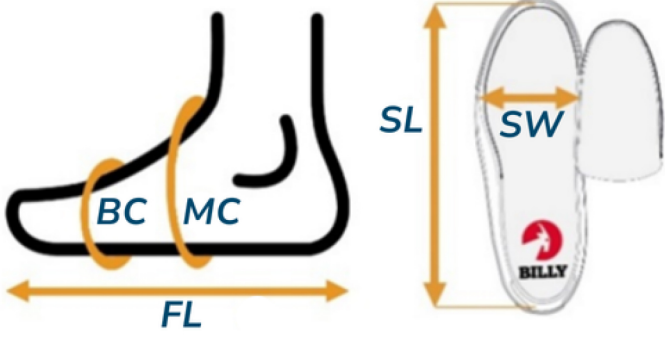

Women's Limitless

Sizing chart for Women's **MEDIUM** (B-width) and **WIDE** (D-width)

FL	Foot length or orthotic brace length (trusting brace is the same length or longer than foot)
SL	Shoe footbed length measured inside the shoe
SW	Shoe footbed width, measured at location where ball of one's foot would be placed
BC	Ball circumference inside shoe at location where ball of one's foot would be placed*
MC	Mid-foot circumference measured inside the shoe near the ankle*

* Removing the shoe insoles will increase the circumference 0.6cm - 2.6cm depending on the shoe size selected.
 ** The measurements shown here were taken with the laces loosely tied. The laces provide adjustability at the "MC" location. Tighten laces to achieve desired fit.

- BILLY Full Wrap Zipper configuration with adjustable laces for a custom fit
- Removable multilayer, multi-density insole that aligns, stabilizes, and reduces impact to heel and joints
- Two additional removable spacer insoles for extra depth adjustability
- Includes an extra-wide loop pull for those with limited dexterity