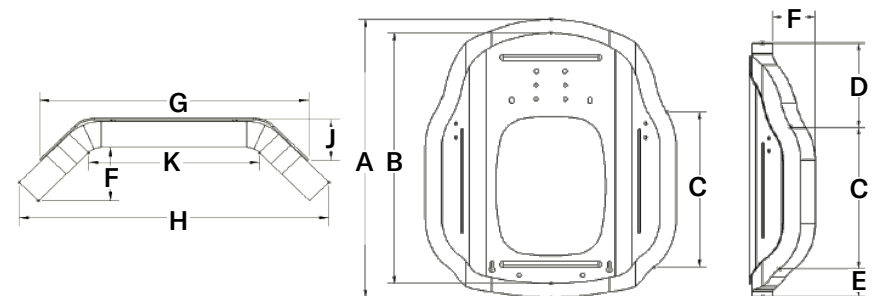

Sizing guide

Comfort Unite 1

Unite 1											
Length	22			X	X	X	X	X	X	X	X
	20			X	X	X	X	X	X	X	X
	18		X	X	X	X	X	X	X	X	X
	16		X	X	X	X	X	X	X	X	X
	14		X	X	X	X	X	X	X	X	X
	12		X	X	X	X	X	X	X		
	10										
		10	12	14	16	18	20	22	24	26	28
		Width									

- x = Standard size
- x = Custom size

	A	B	C	D	E	F	G	H	J	K
U1-BS12W12L	14.0" (35.5 cm)	12.0" (30.5 cm)	7.25" (18.5 cm)	4.75" (12.0 cm)	2.25" (5.5 cm)	3.0" (7.5 cm)	9.25" (23.5 cm)	11.25" (28.5 cm)	2.25" (5.5 cm)	4.0" (10.0 cm)
U1-BS12W14L	16.0" (40.5 cm)	14.0" (35.5 cm)	8.25" (21.0 cm)	5.75" (14.5 cm)	2.0" (5.0 cm)	3.0" (7.5 cm)	9.25" (23.5 cm)	11.25" (28.5 cm)	2.25" (5.5 cm)	4.0" (10.0 cm)
U1-BS12W16L	18.0" (45.5 cm)	16.0" (40.5 cm)	9.25" (23.5 cm)	6.0" (15.0 cm)	2.75" (7.0 cm)	3.0" (7.5 cm)	9.25" (23.5 cm)	11.25" (28.5 cm)	2.25" (5.5 cm)	4.0" (10.0 cm)
U1-BS12W18L	20.0" (51.0 cm)	18.0" (45.5 cm)	11.0" (28.0 cm)	6.75" (17.0 cm)	2.5" (6.5 cm)	3.0" (7.5 cm)	9.25" (23.5 cm)	11.25" (28.5 cm)	2.25" (5.5 cm)	4.0" (10.0 cm)
U1-BS14W12L	14.0" (35.5 cm)	12.0" (30.5 cm)	7.25" (18.5 cm)	4.75" (12.0 cm)	2.0" (5.0 cm)	3.0" (7.5 cm)	11.25" (28.5 cm)	13.25" (33.5 cm)	2.25" (5.5 cm)	6.0" (15.0 cm)
U1-BS14W14L	16.0" (40.5 cm)	14.0" (35.5 cm)	8.25" (21.0 cm)	5.75" (14.5 cm)	2.0" (5.0 cm)	3.0" (7.5 cm)	11.25" (28.5 cm)	13.25" (33.5 cm)	2.25" (5.5 cm)	6.0" (15.0 cm)
U1-BS14W16L	18.0" (45.5 cm)	16.0" (40.5 cm)	9.5" (24.0 cm)	5.75" (14.5 cm)	2.75" (7.0 cm)	3.0" (7.5 cm)	11.25" (28.5 cm)	13.25" (33.5 cm)	2.25" (5.5 cm)	6.0" (15.0 cm)
U1-BS14W18L	20.0" (51.0 cm)	18.0" (45.5 cm)	11.0" (28.0 cm)	6.75" (17.0 cm)	2.25" (5.5 cm)	3.0" (7.5 cm)	11.25" (28.5 cm)	13.25" (33.5 cm)	2.25" (5.5 cm)	6.0" (15.0 cm)
U1-BS14W20L	22.0" (56.0 cm)	20.0" (51.0 cm)	10.75" (27.5 cm)	7.75" (19.5 cm)	3.75" (9.5 cm)	3.0" (7.5 cm)	11.25" (28.5 cm)	13.25" (33.5 cm)	2.25" (5.5 cm)	6.0" (15.0 cm)
U1-BS14W22L	24.0" (61.0 cm)	22.0" (56.0 cm)	10.5" (26.5 cm)	9.0" (23.0 cm)	4.5" (11.5 cm)	3.0" (7.5 cm)	11.25" (28.5 cm)	13.25" (33.5 cm)	2.25" (5.5 cm)	6.0" (15.0 cm)