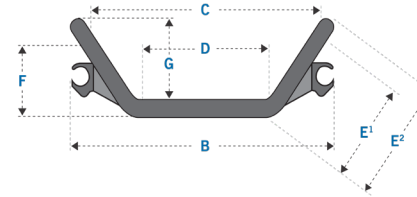

ROHO AGILITY Active Series Back Support systems

- All AGILITY Active Series Carbon Back supports include attachment hardware, a cover, pump, and operating instructions.
- Contact ROHO Customer Experience for additional information.
- AG2 = Minimum Contour, AG3 = Mid Contour

AGILITY Active Series: Carbon Sizing Matrix

- A1 – Back Shell Length
- A2 – Foam Length
- B – Outside Cane to Outside Cane
- C – Inner Foam Width
- D – Flat Center Section
- E1 – Length of Wings, Shell
- E2 – Length of Wings, Foam
- F – Shell Depth
- G – Inner Foam Depth

Minimum Contour Sizing Matrix

Number	A¹	A²	B	C	D	E¹	E²	F	G
AG2-1410	10" (25.5 cm)	12" (30.5 cm)	14" (35.5 cm)	11" (28 cm)	6" (15 cm)	4" (10 cm)	5.5" (14 cm)	3" (7.5 cm)	3" (7.5 cm)
AG2-1413	13" (33 cm)	15" (38 cm)	14" (35.5 cm)	11" (28 cm)	6" (15 cm)	4" (10 cm)	5.5" (14 cm)	3" (7.5 cm)	3" (7.5 cm)
AG2-1416	16" (40.5 cm)	18" (45.5 cm)	14" (35.5 cm)	11" (28 cm)	6" (15 cm)	4" (10 cm)	5.5" (14 cm)	3" (7.5 cm)	3" (7.5 cm)
AG2-1510	10" (25.5 cm)	12" (30.5 cm)	15" (38 cm)	12" (30.5 cm)	7" (18 cm)	4" (10 cm)	5.5" (14 cm)	3" (7.5 cm)	3" (7.5 cm)
AG2-1513	13" (33 cm)	15" (38 cm)	15" (38 cm)	12" (30.5 cm)	7" (18 cm)	4" (10 cm)	5.5" (14 cm)	3" (7.5 cm)	3" (7.5 cm)
AG2-1516	16" (40.5 cm)	18" (45.5 cm)	15" (38 cm)	12" (30.5 cm)	7" (18 cm)	4" (10 cm)	5.5" (14 cm)	3" (7.5 cm)	3" (7.5 cm)
AG2-1610	10" (25.5 cm)	12" (30.5 cm)	16" (40.5 cm)	13" (33 cm)	8" (20.5 cm)	4" (10 cm)	5.5" (14 cm)	3" (7.5 cm)	3" (7.5 cm)
AG2-1613	13" (33 cm)	15" (38 cm)	16" (40.5 cm)	13" (33 cm)	8" (20.5 cm)	4" (10 cm)	5.5" (14 cm)	3" (7.5 cm)	3" (7.5 cm)
AG2-1616	16" (40.5 cm)	18" (45.5 cm)	16" (40.5 cm)	13" (33 cm)	8" (20.5 cm)	4" (10 cm)	5.5" (14 cm)	3" (7.5 cm)	3" (7.5 cm)
AG2-1710	10" (25.5 cm)	12" (30.5 cm)	17" (43 cm)	14" (35.5 cm)	9" (23 cm)	4" (10 cm)	5.5" (14 cm)	3" (7.5 cm)	3" (7.5 cm)
AG2-1713	13" (33 cm)	15" (38 cm)	17" (43 cm)	14" (35.5 cm)	9" (23 cm)	4" (10 cm)	5.5" (14 cm)	3" (7.5 cm)	3" (7.5 cm)
AG2-1716	16" (40.5 cm)	18" (45.5 cm)	17" (43 cm)	14" (35.5 cm)	9" (23 cm)	4" (10 cm)	5.5" (14 cm)	3" (7.5 cm)	3" (7.5 cm)
AG2-1810	10" (25.5 cm)	12" (30.5 cm)	18" (45.5 cm)	15" (38 cm)	10" (25.5 cm)	4" (10 cm)	5.5" (14 cm)	3" (7.5 cm)	3" (7.5 cm)
AG2-1813	13" (33 cm)	15" (38 cm)	18" (45.5 cm)	15" (38 cm)	10" (25.5 cm)	4" (10 cm)	5.5" (14 cm)	3" (7.5 cm)	3" (7.5 cm)
AG2-1816	16" (40.5 cm)	18" (45.5 cm)	18" (45.5 cm)	15" (38 cm)	10" (25.5 cm)	4" (10 cm)	5.5" (14 cm)	3" (7.5 cm)	3" (7.5 cm)

Mid Contour Sizing Matrix

Number	A¹	A²	B	C	D	E¹	E²	F	G
AG3-1410	10" (25.5 cm)	12" (30.5 cm)	14" (35.5 cm)	12" (30.5 cm)	6" (15 cm)	5.25" (13 cm)	6.75" (17 cm)	4" (10 cm)	4" (10 cm)
AG3-1413	13" (33 cm)	15" (38 cm)	14" (35.5 cm)	12" (30.5 cm)	6" (15 cm)	5.25" (13 cm)	6.75" (17 cm)	4" (10 cm)	4" (10 cm)